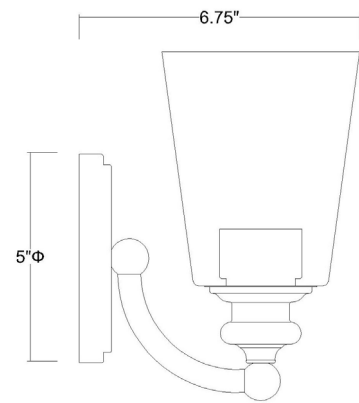

## CEIL 2-LIGHT WALL SCONCE

<b>Description:</b>	Ceil 2-Light Wall Sconce
<b>Finish:</b>	Oil Rubbed Bronze
<b>Dimensions:</b>	14-1/4" W x 8-1/4" H x 6-3/4" ext. Height on Center: 5"
<b>Bulbs:</b>	2-100W Med.
<b>Installed Weight:</b>	3.75 lbs.
<b>Certification:</b>	cUL / dry location

<b>Material:</b>	Steel and glass
<b>Shades:</b>	Glass
<b>Glass:</b>	Clear
<b>Back Plate Dimensions:</b>	5" Dia.
<b>Chain/Wire:</b>	NA
<b>Additional Finishes:</b>	CH