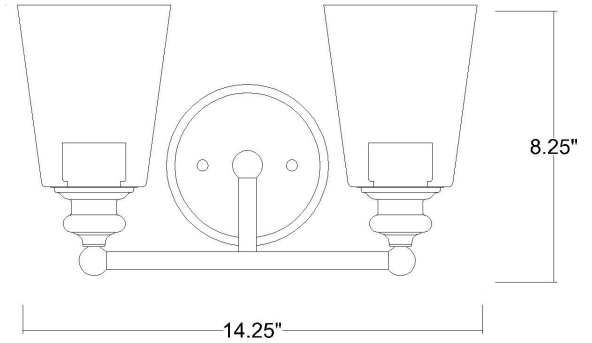

## CEIL 2-LIGHT WALL SCONCE

<b>Description:</b>	Ceil 2-Light Wall Sconce
<b>Finish:</b>	Oil Rubbed Bronze
<b>Dimensions:</b>	14-1/4" W x 8-1/4" H x 6-3/4" ext. Height on Center: 5"
<b>Bulbs:</b>	2-100W Med.
<b>Installed Weight:</b>	3.75 lbs.
<b>Certification:</b>	cUL / dry location

<b>Material:</b>	Steel and glass
<b>Shades:</b>	Glass
<b>Glass:</b>	Clear
<b>Back Plate Dimensions:</b>	5" Dia.
<b>Chain/Wire:</b>	NA
<b>Additional Finishes:</b>	CH